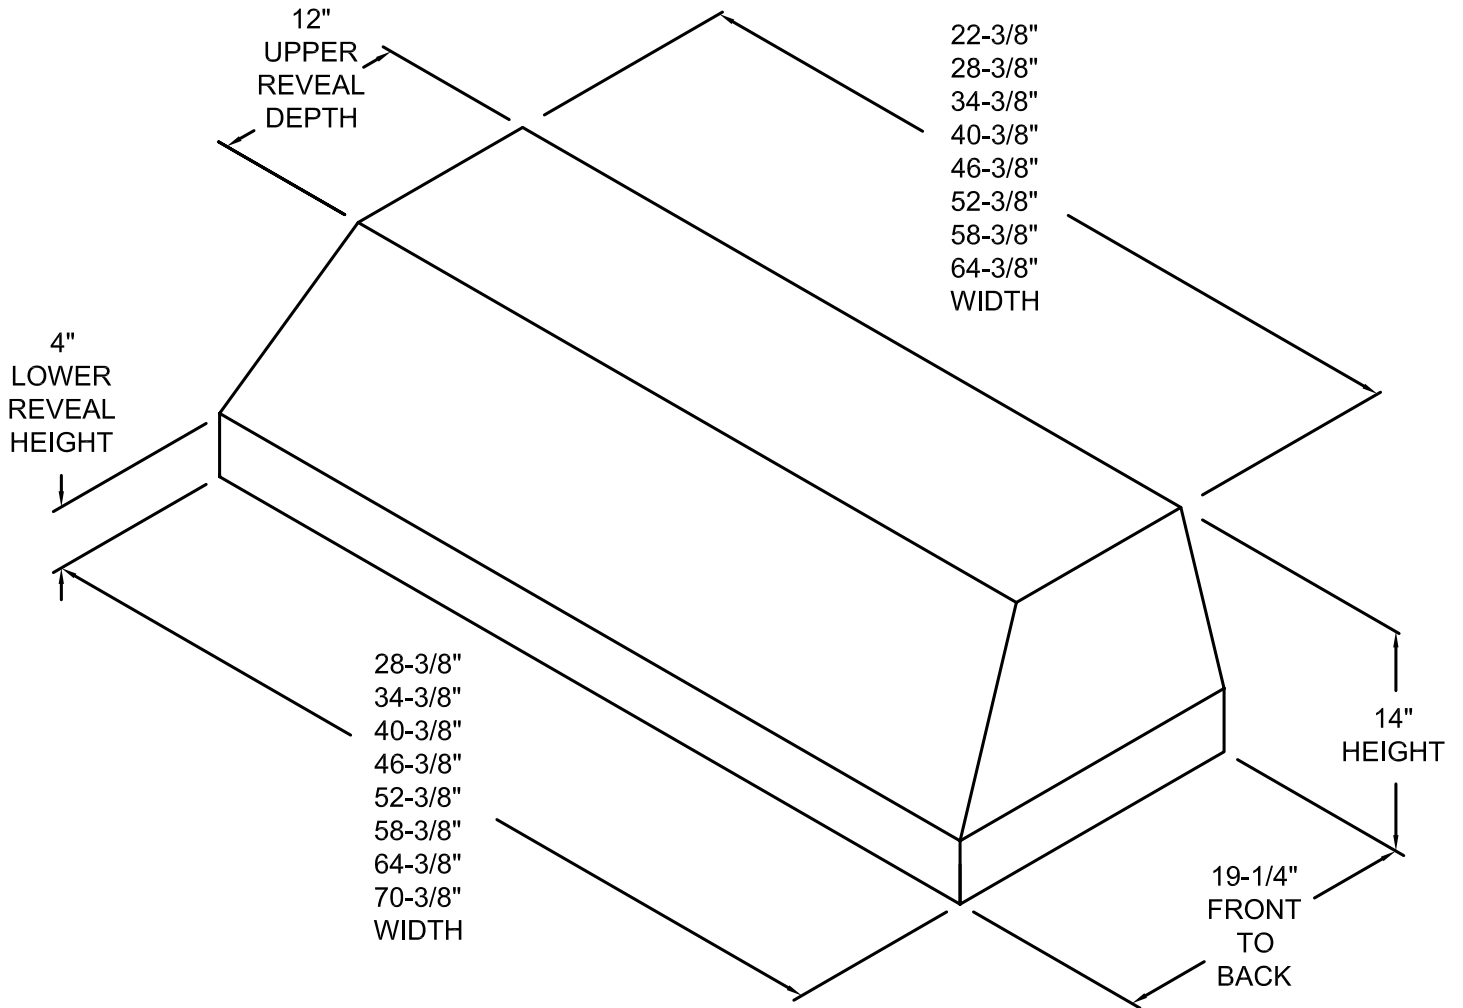

**METAL LINER (FLAT SIDES) MLFS
FOR WOOD HOODS**

**PROFESSIONAL METAL LINER (SLOPED SIDES)
PMLSS FOR WOOD HOODS**

COMPACT METAL LINER

**METAL LINER (SLOPED SIDES) MLSS
 FOR WOOD HOODS**

METAL LINER FOR WOOD HOODS - ISLAND